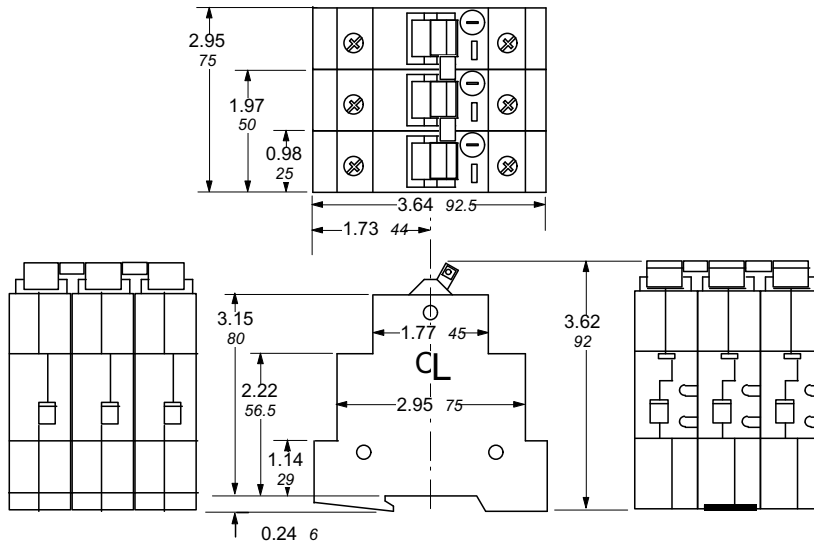

Approximate dimensions S500 & Accessories

Miniature
circuit breakers

S500

S500-RD3 Handle mechanism

S500 Front mounting kit